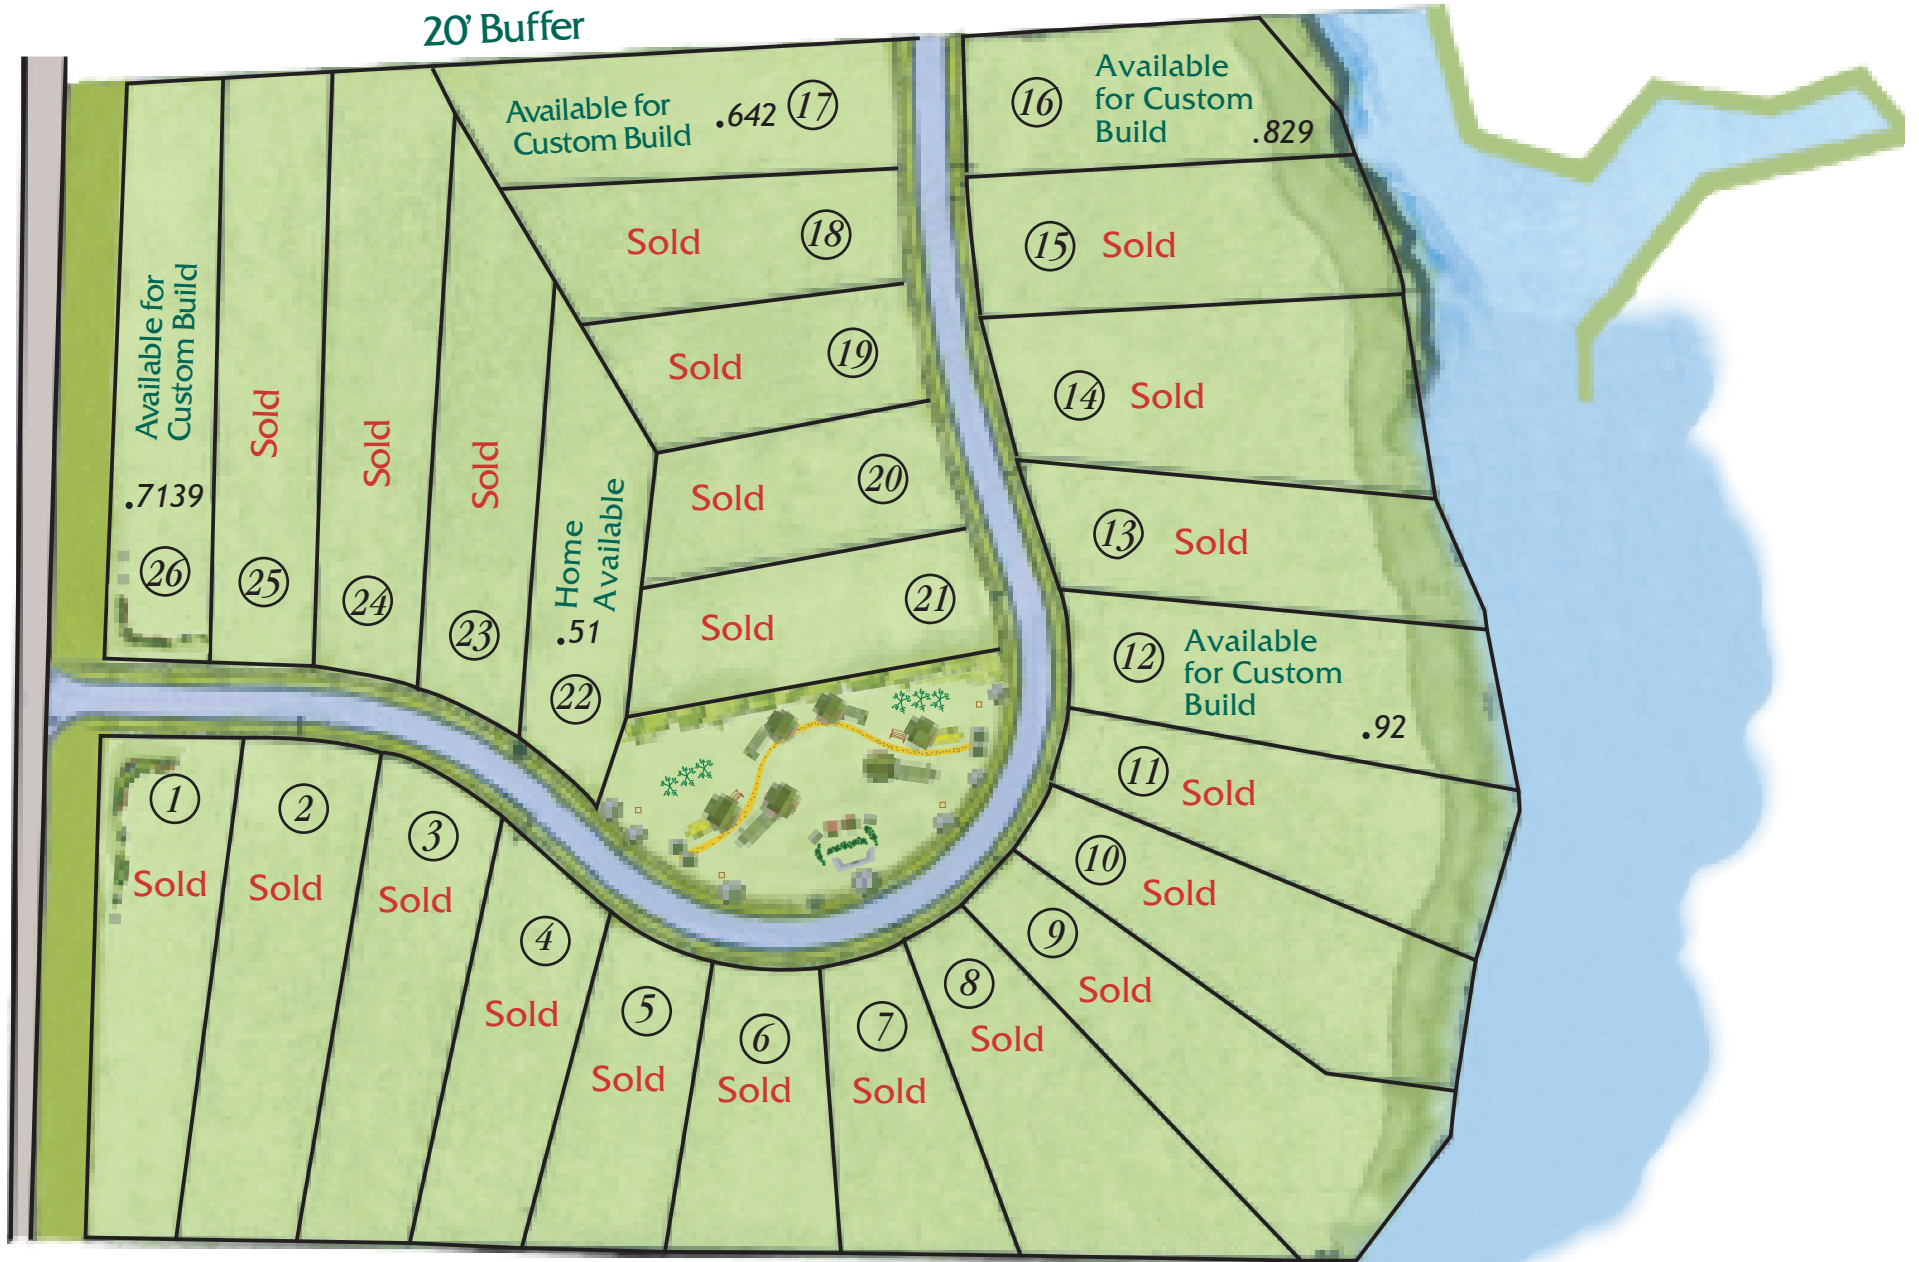

To W. Catawba Ave

20' Buffer

Bethel Church Road

25' No Cut Zone