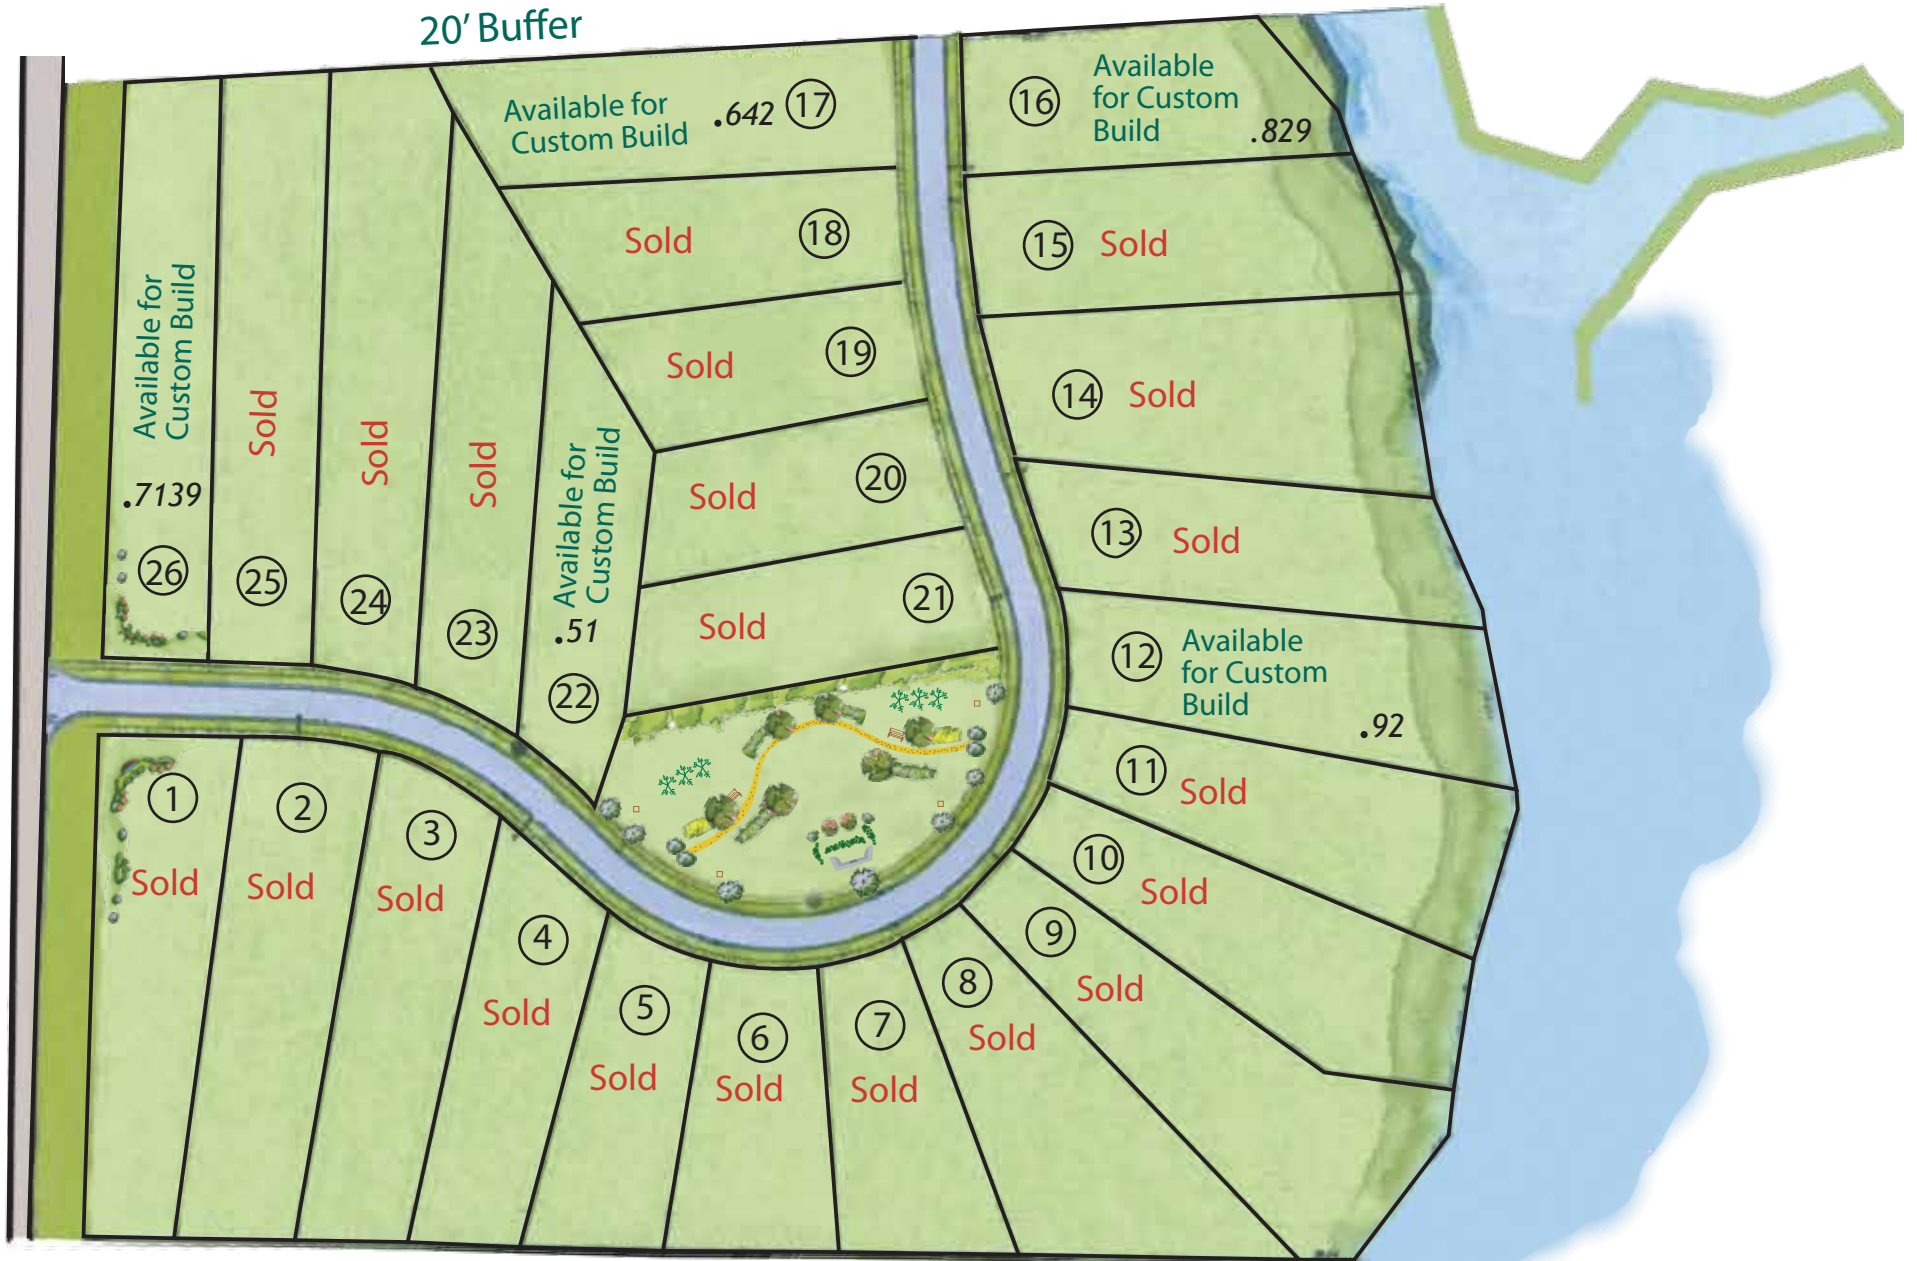

To W. Catawba Ave

20' Buffer

Bethel Church Road

To W. Catawba Ave

20' Buffer

Bethel Church Road

25' No Cut Zone